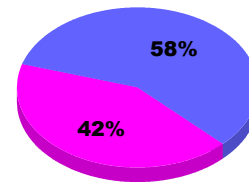

YTD Status Quo Clubs 2012-2013

Status Quo Clubs Compared to Status Quo Members

Legend: Status Quo Clubs (Cyan), Total Status Quo Members (Green)

MEMBERSHIP

Membership Results
2012-2013

Membership
2011-2012

Month	Net Memb Goal	Actual New Memb	Actual Dropped Memb	Gain/Loss of Memb	Gain/Loss of Memb
Jul/Aug/Sep		14	-25	-11	-40
Totals		14	-25	-11	-40

Membership Results 2012-2013

Goal, New, Dropped, Gain/Loss

Legend: Goal (Cyan), Actual (Green), Dropped (Yellow), Gain Loss (Magenta)

Comparison of Membership Gain/Loss

Current Year Compared to the Previous Year

Legend: Current Year (Cyan), Previous Year (Green)

Gender Comparison 2012-2013

Jul/Aug/Sep

Legend: Male (Blue), Female (Magenta)