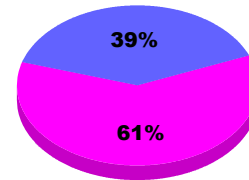

Goal, New, Dropped, Gain/Loss

Legend: Goal (Cyan), Actual (Green), Dropped (Yellow), Gain Loss (Purple)

Comparison of Membership Gain/Loss

Current Year Compared to the Previous Year

Legend: Current Year (Cyan), Previous Year (Green)

Gender Comparison 2012-2013

Jul/Aug/Sep

Legend: Male (Blue), Female (Purple)